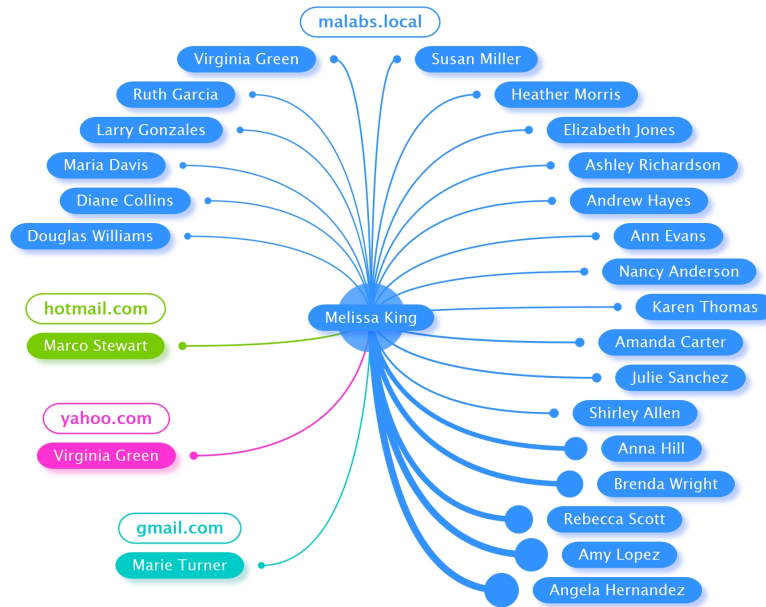

Summary

Total Contacts 20 100% of Total Contacts	Total Internal 17 85% of Total Contacts	Top Internal Angela Hernandez 23	Total External 3 15% of Total Contacts	Top External Marco Stewart 2
---	--	---	---	---

Note:
 ● Node's diameter indicates frequency of email communication.
 The color indicates same email domain.

Communication Flow

Contact Email	Sent Emails	Received Emails	Total Emails	Last Communication
● angela.her...abs.local	14	9	23	08/11/2011 20:37
● amy.lopez@malabs.local	15	7	22	08/11/2011 20:37
● rebecca.sc...abs.local	14	4	18	08/11/2011 20:37
● brenda.wri...abs.local	10	7	17	10/11/2011 09:46
● anna.hill@malabs.local	12	2	14	05/11/2011 18:09
● shirley.al...abs.local	2	1	3	02/11/2011 02:32
● julie.sanc...abs.local	0	3	3	08/10/2011 10:57
● amanda.car...abs.local	1	2	3	30/09/2011 01:13
● karen.thom...abs.local	1	1	2	23/10/2011 00:31
● nancy.ande...abs.local	0	2	2	07/11/2011 18:38
● ann.evans@malabs.local	1	1	2	20/10/2011 02:42
● andrew.hay...abs.local	0	2	2	25/10/2011 11:26
● ashley.ri...abs.local	1	1	2	06/11/2011 00:08
● elizabeth....abs.local	1	1	2	23/10/2011 18:04
● heather.mo...abs.local	0	2	2	14/10/2011 12:33
● marco.stew...tmail.com	0	2	2	24/10/2011 07:06
● susan.mill...abs.local	0	2	2	08/10/2011 13:03
● virginia.g...abs.local	1	1	2	23/10/2011 00:31
● virginia.g...yahoo.com	0	2	2	01/11/2011 22:23
● marie.turner@gmail.com	0	1	1	14/10/2011 02:49