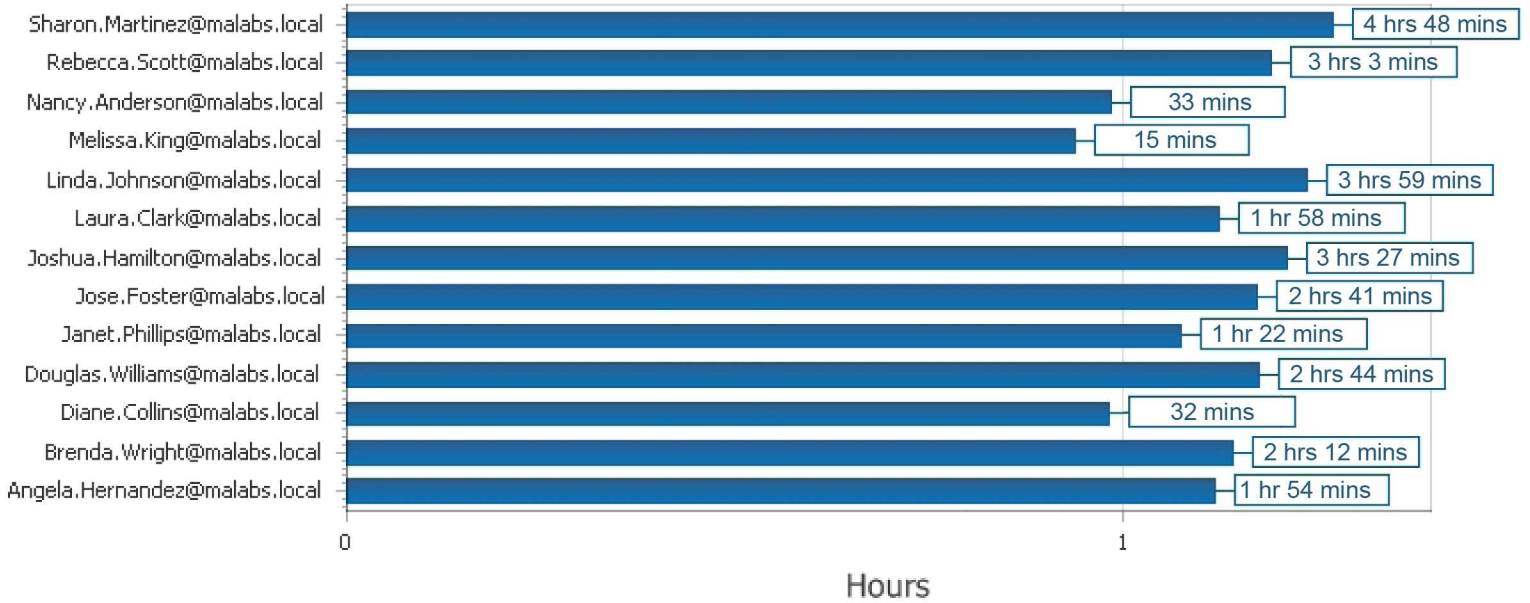

**Summary**

<b>Fastest Response Time</b> Melissa.King@malabs.local 15 mins	<b>Slowest Response Time</b> Sharon.Martinez@malabs.local 4 hrs 48 mins	<b>Average Response Time</b> 2 hrs 16 mins
--	---	---

**Email Responsiveness**